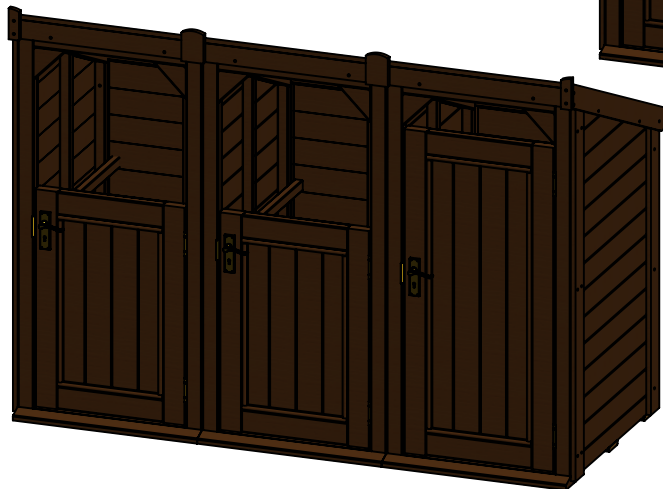

Copyright © The Posh Shed Company 2017. All Rights Reserved. No Part of this document or the design within it may be reproduced in any form without prior written permission from The Posh Shed Company. The Posh Shed Company is part of Playchildren Limited Registered in England No. 4387890

TITLE:		Triple Bin & Recycling Store			SIZE
DWG NO.		PSC-10002-3U-BINREC-WEB			A4
DRAWN BY:	LKF	SCALE:	1:25	DRAWN DATE:	27/10/2016
STATUS:	General Release	SHEET 1 OF 1	REVISION:		A